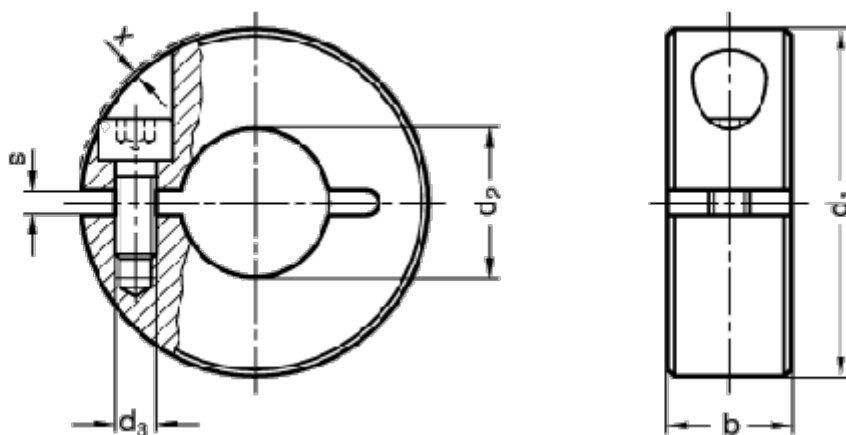

Data Sheet

Article number: 201122204

Description: E+G Split set collar GN 707.2-B 20-ST

Measures

$b = 15$
 $d_1 = 42$
 $d_2 = B 20$
 $d_3 = M5$
 $s = 3.0$
 $x = 0.6$